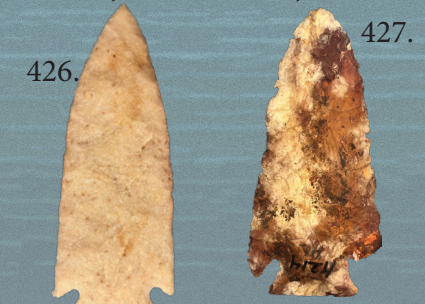

1. RARE Longest 2"
443. Grooved Stone Plummet , Pennsylvania, 2 1/2" Long, Very Well Made
444. SUPERB 5 3/8" 3/4 Groove Stone Axe, Excellent Condition, Pennsylvania
445. XL 15" Roller Pestle, Found on "Denver Road, Quarryville PA" By "Emma"
446. Lot of 6 Nice Groove Axes, Lower Susquehanna River, Pennsylvania, Longest 5 3/4"
447. Box Lot of 100's Arrowheads, Indian Artifacts, Broken, Field Grade, Pottery Pieces, Pennsylvania.
448. Lot of Old Barn Auction Catalogs, Allard Auction Catalogs
449. Lot of Various Native American Books, 1923 Ohio Archaeological Quarterly 1961 Eva An Achaic Site, Tennesese
450. Lot of Older+rarer Field Reports, Northeast, Susquehannock
451. Lot of 17 Various Points, Central+Western US, Semi-Translucent Pieces, Longest 3 1/8"
452. Lot of Neolithic Stone Celts, Longest 1 3/4".
453. Very Large Lot Neolithic Saharan Stone Points, 75+, Longest 2 3/8"
454. Lot of 11 Megalodons, Found by Titus Enders, Florida, Longest 2 1/4"
455. Large Lot Arrowheads, Indian Artifacts, Halde-man's Island, PA Ex: Enders
456. Miniature Hardstone Axe + Chisel, Great Condition, Axe-3 1/4", Chisel 4 5/8", Halifax PA Ex: Enders
457. SUPERB Belll Pestle With Hand Wear Narks and Bottom Wear Marks, 5 1/2" Tall, Halifax PA Ex: Enders
458. Lot of x3 Axes, x2 Full Groove, x1 3/4 Grooved, Halifax PA, Ex: Enders Collection, Longest 5 3/4"
459. Lot of Axes, Grooved Mauls, Notched Axes Hand Axe, Halifax PA, Ex: Titus Enders
460. x2 Trays Fossils, 100's Shark Teeth, Found at Blind Pass Beach, Sanibel Island, Florida 2003 Enders
461. Trays Fossils, 100's Shark Teeth, Found at Blind Pass Beach, Sanibel Island, Florida 2003 Enders
462. 2 Frames Shark Teeth, Found at Blind Pass Beach, Sanibel Island, Florida 2003 Enders
463. Tray Fossils, 100's Shark Teeth, Found at Blind Pass Beach, Sanibel Island, Florida 2003 Enders