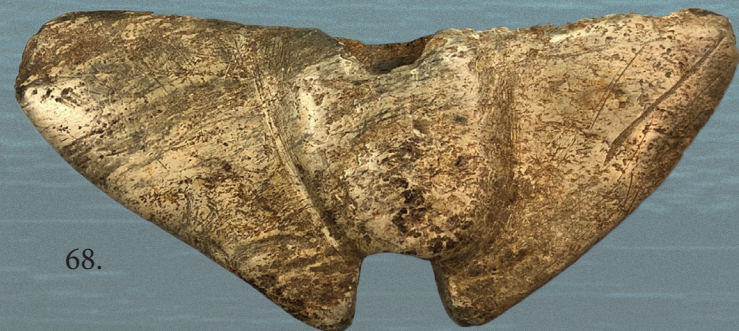

51.

65.

59.

60.

73.

61.

68.

- 68. HIGHLIGHT Rare Whales Tail Bannerstone, Lehigh Co., PA Ex: Bachman, Gaal Collections
- 69. Lot of Jasper+Quartzite Tools, Thumbnail Scrapers, Paleo Scraper, "Dark Moon Farm" Site NJ
- 70. 3 1/2" Quartzite Koens Crispin Point, Berks Co., PA
- 71. Frame of Quartz Points x22, Berks Co., PA Ex: Wessner Collection
- 72. Frame of Triangles, Bone Tools + Animal Teeth, Simmons Site, Erie Co., NY
- 73. RARE 6" Gouge Found in Salem Co., New Jersey, Ex: Robert Funk Sr and Jr.
- 74. Lot of 6 Quartz Triangle Points, Lancaster Co., PA, Longest 1 1/4"
- 75. 3 1/2" Miniature Hardstone Granite Axe, Pennsylvania Find, Perfect Condition
- 76. Massive 7 1/8" Rhyolite Morrow Mountain Point, Lancaster Co., PA Ex:Young
- 77. THIN 4 5/8" Quartzite Knife Blade, Lancaster Co., PA