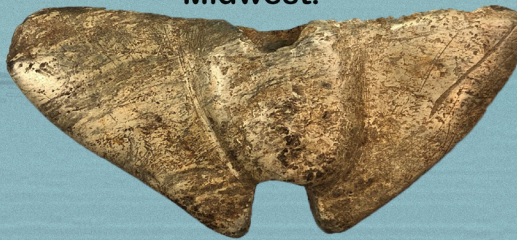

info@MarburgAuctions.com

Indian Artifact Auction: Northeast, Central US & Midwestern US

March 12, 2022

9:00am START TIME!

8:00am Preview

This auction consists of a great selection of over 460+ lots of artifacts consigned from across the country including the Northeast and Mid-Atlantic as well as artifacts from the Central States and Midwest. Included is a large selection of quality stone tools, axes, celts, pendants, bannerstones, large frames of arrowheads and large group offerings, Iroquoian artifacts, trade beads, clay pipes, rare knobbed adze, Susquehannock and Iroquois trade artifacts, birdstone, a nice selection of shell artifacts from VA and TN and several civil war/antiques lots. Several artifact book/Indian Artifact Magazine lots are included towards the end of the auction including the rare 1st ever edition of the Indian Artifact Magazine.