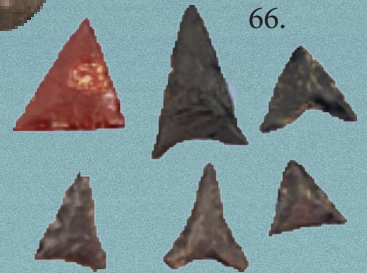

60.

63.

46.

47.

55.

50.

52.

64.

66.

67.

Berks Co., PA, Ex: Hallman

- 63. HIGHLIGHT 5 5/8" Jasper Petellas Blade, Banded/Variogated, Found in New Jersey, Ex: Podpora
- 64. 1 3/4" FINE Basal Notched Jasper Eshback, Found Allentown, Monmouth Co., NJ, Ex: Taylor, Middleton, Podpora
- 65. Lot of 3 Nice Drills, Carbon Co., PA, Ex: J. Fisher Collection, Longest 2 1/2"
- 66. Lot of 6 FINE Chert + Red Jasper Triangle Points, Found in Berks Co. PA, Longest 1 5/8"
- 67. x8 Very Nice Quality Points, Arrowheads, Bifurcate, Triangles, Berks Co., PA Ex: Wessner
- 68. x12 Nice Triangle Points, Jasper, Chalcedony, Chert, Found in Berks Co., PA, Longest 1 1/2"
- 69. Lot of 10 Chert and Chalcedony Points, Found in Lehigh Co., PA, Longest is 1 3/4"