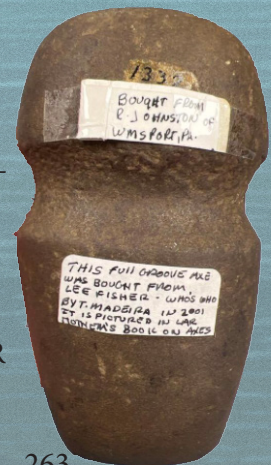

251. HIGHLIGHT Rare Lot of Flush Eye, Poly-chrome, Beads, Washington Boro, PA, Ex: Glenn Henry
252. Strand of 8" Beads, Shell, Found on the Dann Site in New York, Ex: Fenstermacher Collection
253. Heat-Treated Red Jasper Points, Bifurcate, Lancaster Co., PA, Ex: Madeira, Longest 1 1/8"
254. Pair of Fine Honey Quartzite Bare Island Points, Lancaster Co., PA, Ex: Madeira, Longest 2 1/4"
255. Lot of 4 Drills Susquehanna River, PA, Three Mile Island Longest 2 3/4", Ex: Madeira Collection
256. NICE 1 5/8" Head-Treated Perkiomen, Jasper w/Red Base, Found in Lancaster Co., PA, Ex: Madeira
257. PERFECT 1 15/16" Yellow Jasper Susquehanna Broad Point, Sus River Valley, PA, Ex: Kemmerer, Madeira
258. NICE 2 5/8" Brown Jasper Fox Creek Point, Found Lehigh Co., PA, GREAT EXAMPLE!
259. 3 Drills, Longest is RESTORED 3 7/8" Rhyolite Drill, Pennsylvania, Acquired from Dick Savidge, Ex: Madeira
260. 4" Webb Jasper Blade/Knife, Pennsylvania, NICE EXAMPLE ex: Selmer, Madeira
261. COLORFUL 3 1/4" Pink+Gray Quartzite, Found in Lower Susquehanna River, PA, Ex: Sonny Delong, Madeira
262. Impressive 3 3/4" Variegated Jasper Broad-Style Point, Montgomery Co., PA, Ex: Kemmerer, Madeira
263. PERFECT 5" Polished Full Groove Axe, Bucks Co., PA, Ex: Fisher, Johnston, Madeira, PICTURED
264. Pair of Fox Creek Lanceolate+Stemmed Points Found in Pennsylvania, Longest 2 3/4", THIN
265. 1 7/8" Jasper Perkiomen, Found in Montgomery Co., PA, Ex: Larry Kemmerer, Madeira
266. 1 7/8" Jasper Perkiomen w/Veins Through Material, Berks Co., PA Ex: Larry Kemmerer, Madeira
267. Small Stone Plummet/Grooved Bead, Found Washington Boro, PA, Ex: Larry Kemmerer, Madeira
268. 2 3/4" Bone Billet/Knapping Tool, Broome County, New York, Purchased from Rich Johnston Ex: Madeira
269. 2 3/4" NICE Knife Blade, Found in PA, JASPER w/Veins, Ex: Madeira
270. NICE 1 5/8" Yellow Jasper w/Speckles, Found in Berks Co., PA, Ex: T. Madeira Collection
271. Perkiomen (Berks Co., PA) + Lehigh Broad Point (Northampton Co., PA), Jasper, Ex: Kemmerer, Madeira