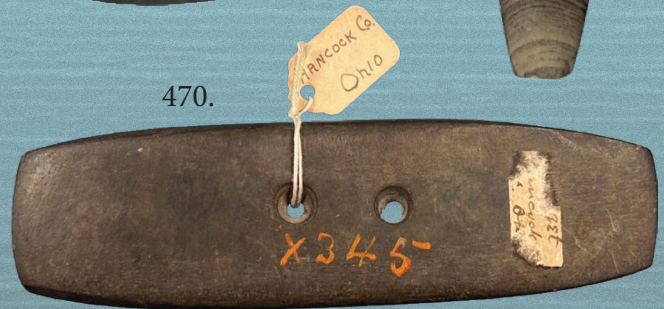

454. NICE 4 7/8" Argillite Morrow Mountain Point, Found in Central New Jersey, Ex: Walt Podpora
455. 5 3/4" Celt, Found on South Mountain, Emmaus, PA. Ex: Muhlenbury University, George
456. XL 7 5/8" Full Groove Axe, Hardstone, Found in Rhode Island, Ex: Hank Johnson Jr, George
457. Lot of 31 Arrowheads, Found in Pike Co., Pennsylvania, Ex: Ben Koaleski Collection
458. XL 2 1/2" Jasper Triangle Point, Brown w/Heat Treated Tip, Cumberland Co., NJ Ex: Brooks Jr
459. Lot of 2 Quartzite Morrow Mountain Points + 1 Chalcedony Triangle, Cumberland Co., NJ, Ex: Brooks Jr
460. NICE Cache of 18 "Pot Lids" Slate Discs, Found on "Shawnee Flatts" Luzerne Co., PA Largest 6"
461. Large Axe and 31 Arrowheads, Found in Montgomery Co., PA, Axe is 8 1/4" Long.
462. Nice Lot of Arrowheads, Jasper Perkiomen, Found in Montgomery Co., PA, Ex: Stott Longest 2 7/8"
463. Lot of 14 Various Tools, Blades, Pestles, Celts, Grooved Axe, Northampton, Monroe Co., PA
464. 3" Grooved Hardstone War Club/Maul, Deaccessioned from Mechanicsburg Museum in PA
465. RARE 1 7/8" Translucent Corner Notch Point, Enid, Oklahoma NICE PIECE!, THIN
466. Lot of 3 Celts, Found in Ohio (Knox County and Delaware County), Longest is 6 1/2"
467. RARE 5 13/16" Semi- Keeled Adena Gorget, Banded Slate, Found in Union Co., Ohio Ex: George
468. 2 1/4" Vasiform Pipe, Found after Large Flood in Vincennes, Indiana in 1910, Drilled, Ex: George
469. 3 7/16" Expanded Center Banded Slate Gorget Preform, Found in Ohio, Ex: George
470. 4 3/4" Gorget, Drilled, Found in Hancock Co., Ohio, Ex: Heacock Collection of PA, George Collection
471. RARE 4 7/8" Cahokia Mound Celt, Banded Greenstone Polished, Found 1965 Madison ILL. Ex: George
472. Old Frame of 12 PA Arrowheads + Frame Anasazi Pottery Pieces, Ex: Larry Kemmerer Collection
473. NICE 2" Coshocton Chert Thebes, Ohio, Ex: Larry Kemmerer Collection, Well-Made, Minor ancient nick to one ear
474. 3 1/4" Lamoka Faceted Adze, Found in New York