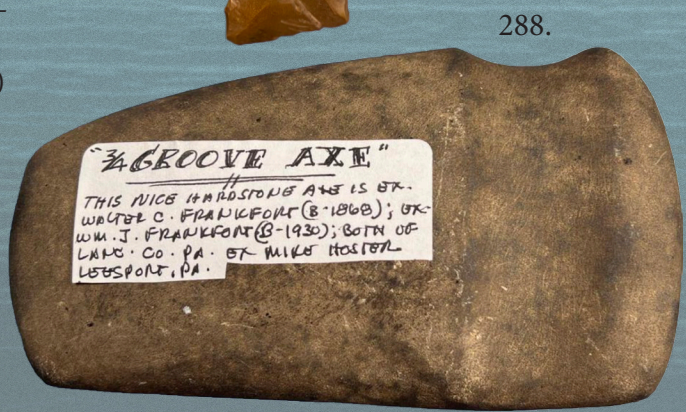

275. Lot of VERY NICE Jasper Scrapers, Tools, Uniface Knives, Berks Co., PA, Ex: T. Madeira
276. NICE 1 1/2" Jacks Reef Pentagonal Point, Found in Berks Co., Lee Baer, Ex: T. Madeira
277. CLASSIC 4 1/2" Siltstone/Diabase Bare Island Point, Berks Co., PA, Ex: Kemmerer, Madeira
278. Lot of 12 NICE Onondaga Chert Flake Tools. Scrapers, Dauphin Co., PA, Ex: Dennis Snyder, Kemmerer, Madeira
279. Pair of Blades, Jasper + Quartzite, w/FINDER HISTORY, Lanc + Lebanon Co., PA, Longest 3 7/8"
280. 3" Jasper Lehigh Broad Point, w/Heat Treated Red Tip, Found Eastern Berks Co., PA, Ex: Madeira
281. Nice Lot of Jasper, Quartzite, Rhyolite Arrowheads, Longest 3 3/8", Ex: Larry Kemmerer, Madeira
282. XL 5 1/2" Rhyolite Stemmed Archaic Point, Piedmont, Found in Pennsylvania, Ex: Kemmerer, Madeira
283. 3 7/8" Jasper Archaic Stem Point, Found in Berks Co., PA, Ex: Sonny Delong, Kemmerer, Madeira
284. NICE 3 13/16" Brown Jasper Lehigh Broad/Blade Found in Berks Co., PA, Ex: Joe Flannagain, Madeira
285. 3 3/8" White Flint Corner Notch, Howard Co., Ohio, BROKEN+REGLUED, Thin Point
286. RARE Dual Bit Banded Slate Celt, Found Wayne Co., Indiana, Ex: Brzoski, Pic. WW#3
287. RARE Iroquoian Beaded Picture Frame, Historic Haudenosaunee Artists, 1890's, Mowhawk, Niagra Falls Area
288. NICE Fluted 3/4 Groove Axe, Lancaster Co., PA, Ex: Walter Frankfort (1868), William Frankfort (1930)
289. Lot of Various Artifacts, Double Sided Mortar, Beads, Pottery Shards, Pipe Pieces, Washington Boro, Ex: Henry Collection
290. RARE 2 3/4" Stone Point Penninusla Pipe, Found in Pennsylvania, Purchased from Fogelman, Ex: Henry
291. RARE Lot Iroquoian Polychrome Beads, Wire Wound, Faceted, 2 1/2" Cane Beads, Ex: Fenstermacher 1590-1750's
292. MASSIVE Castellated Iroquoian Vessel, Ex: Dr. Henry Graham Collection, Found Castle Creek, NY
293. 7.5" Mortar, Granite, Found in Maine, Pestle (4 3/4") Found in Mass (non-Matching) Ex: Johnson, George
294. 2 13/16" Miniature Chisel, TALLY MARKED x26 Times, Cumberland Co., NJ, Ex: B. George
295. NICE 4 3/8" Rhyolite Mansion Inn Point, Found in